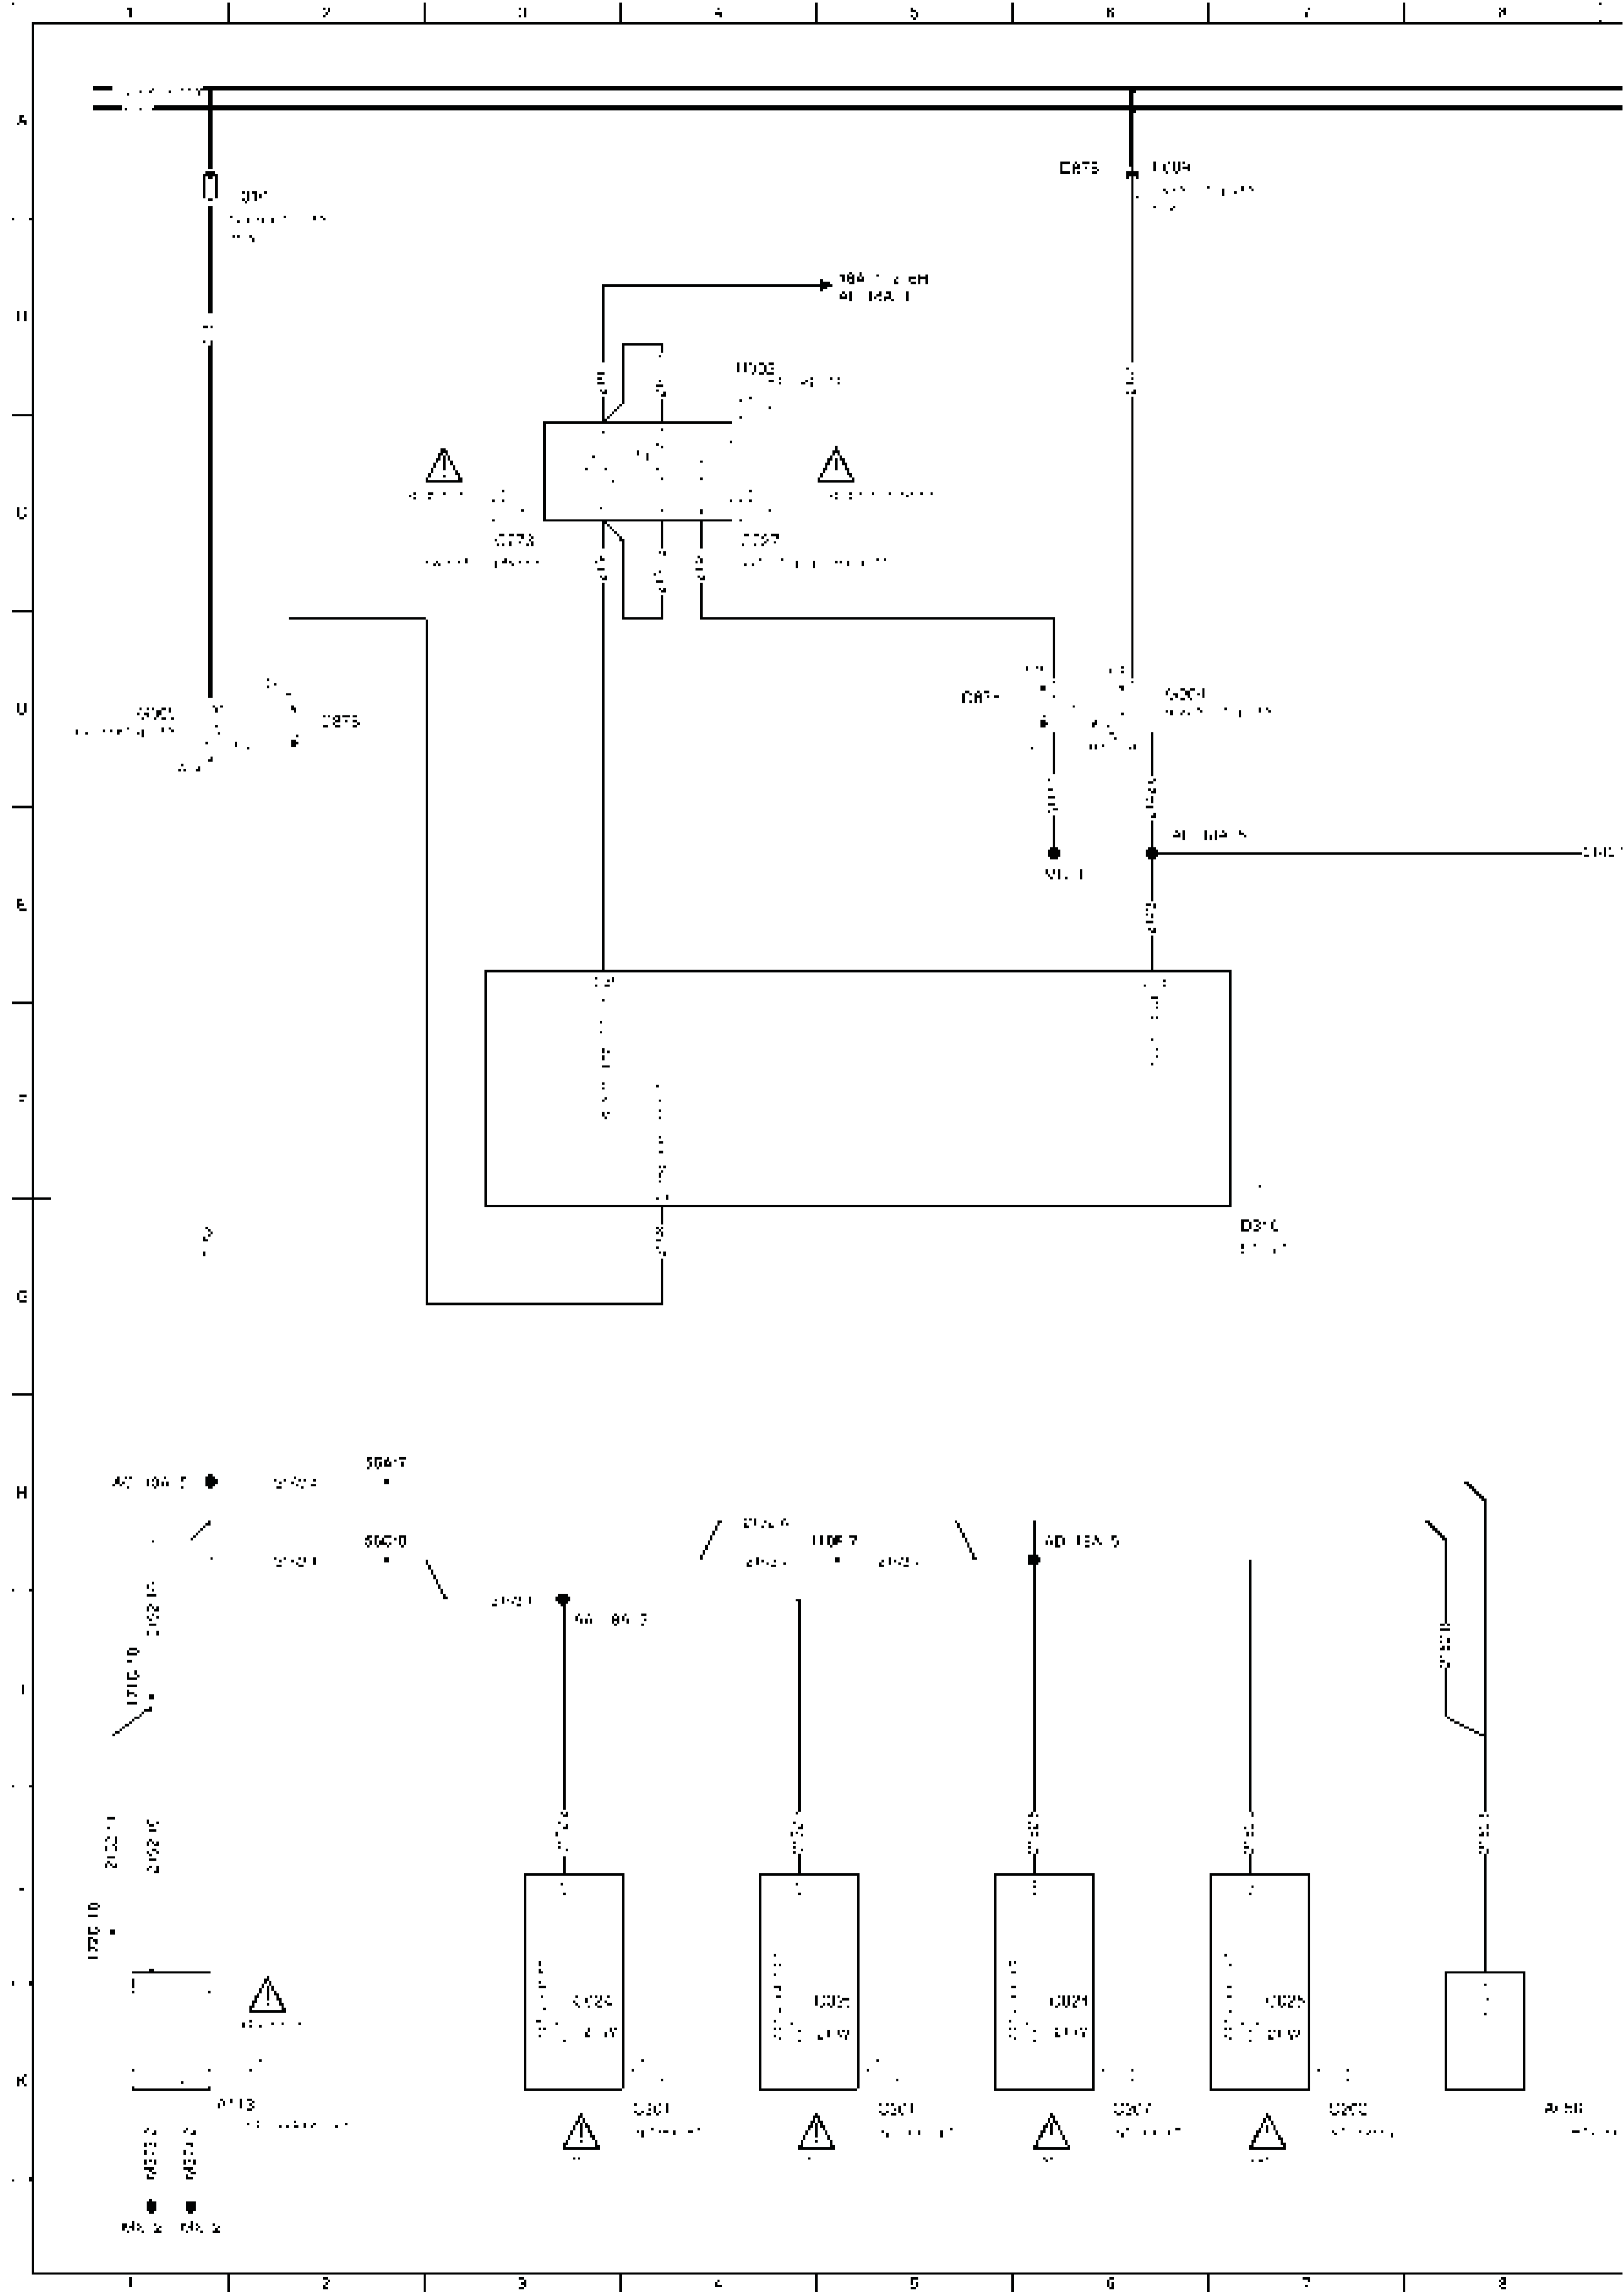

C145
200W
200V 1000lm

ML 2

200W 200V 1000lm
lighting system
Linear lighting
DAE
10-1000
18A 4

AB 112.5

100L:9

100F:7

100L:5

KAW 2