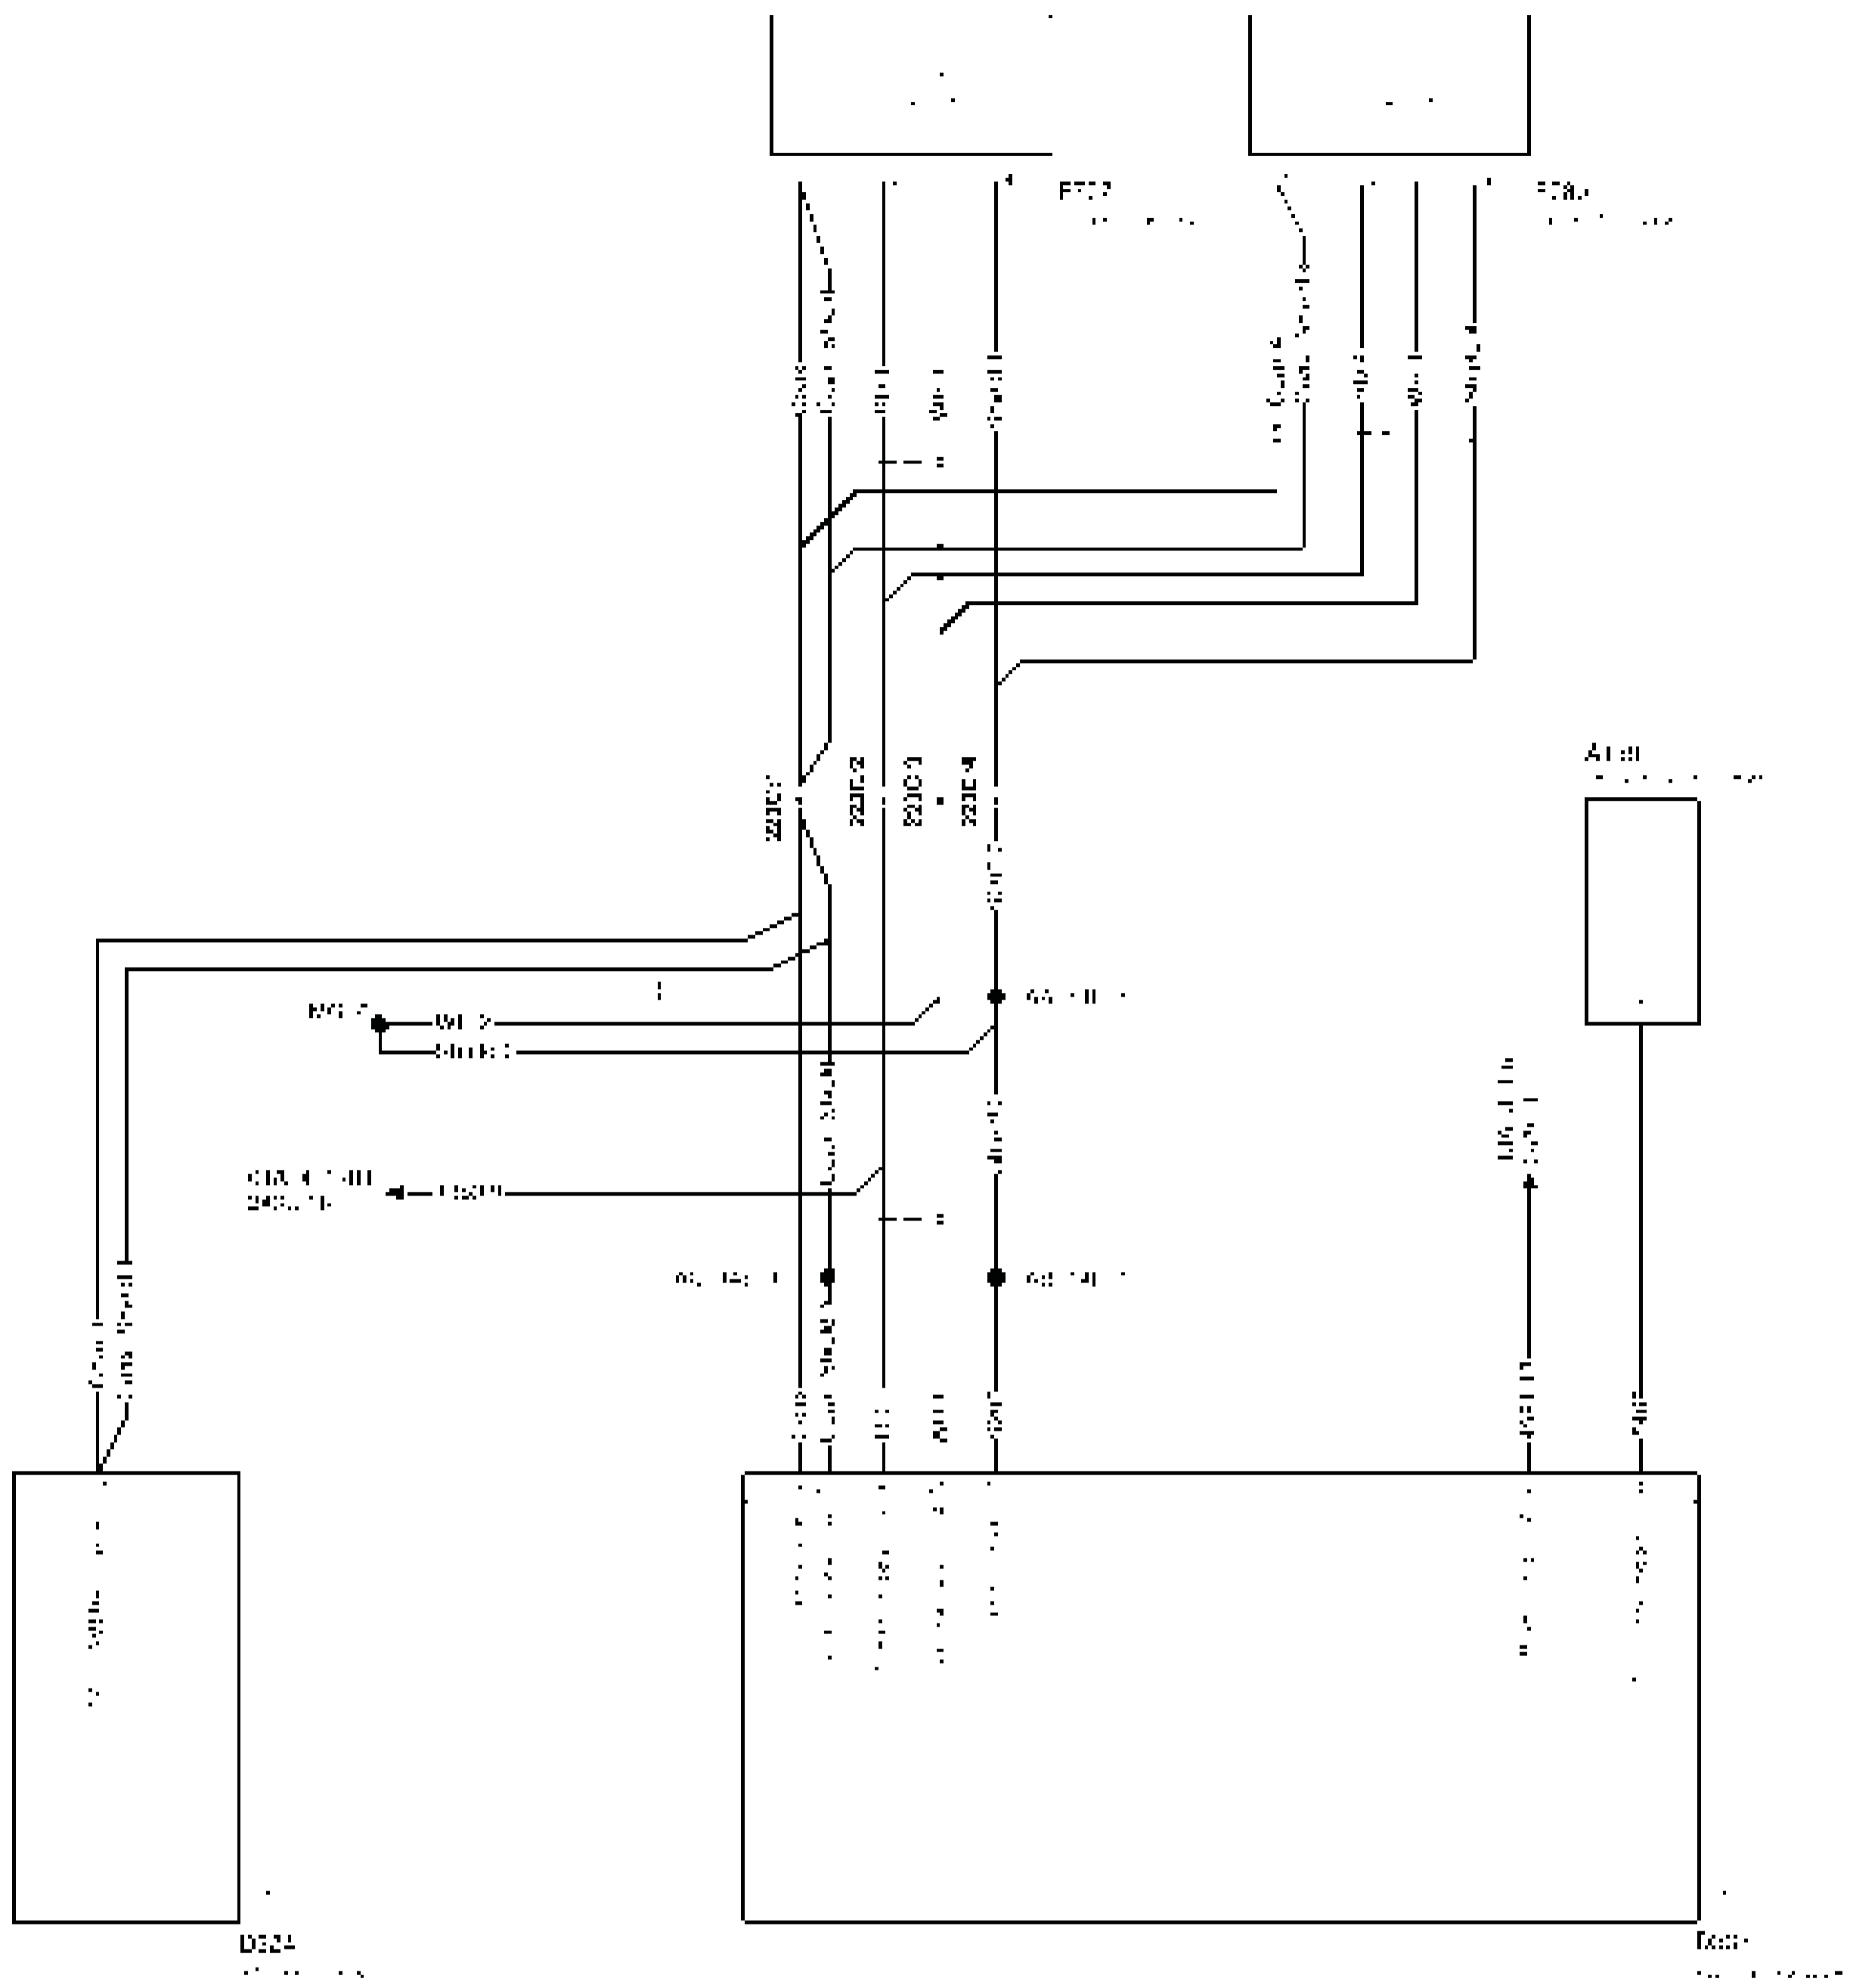

Zink
 Check valve system
 SC 2
 at
DAE
 12/18/11
 11B 2

Zink
 Check cable system
 SC 2
 at 1.2
DAE
 10-10-10
 THE E

26 x 26
 THE CODE 20
 Single submission
 Ask title
 41 1 2
DAF
 1725312 02
 1A-1

A
B
C
D
E
F
G
H
I
J
K