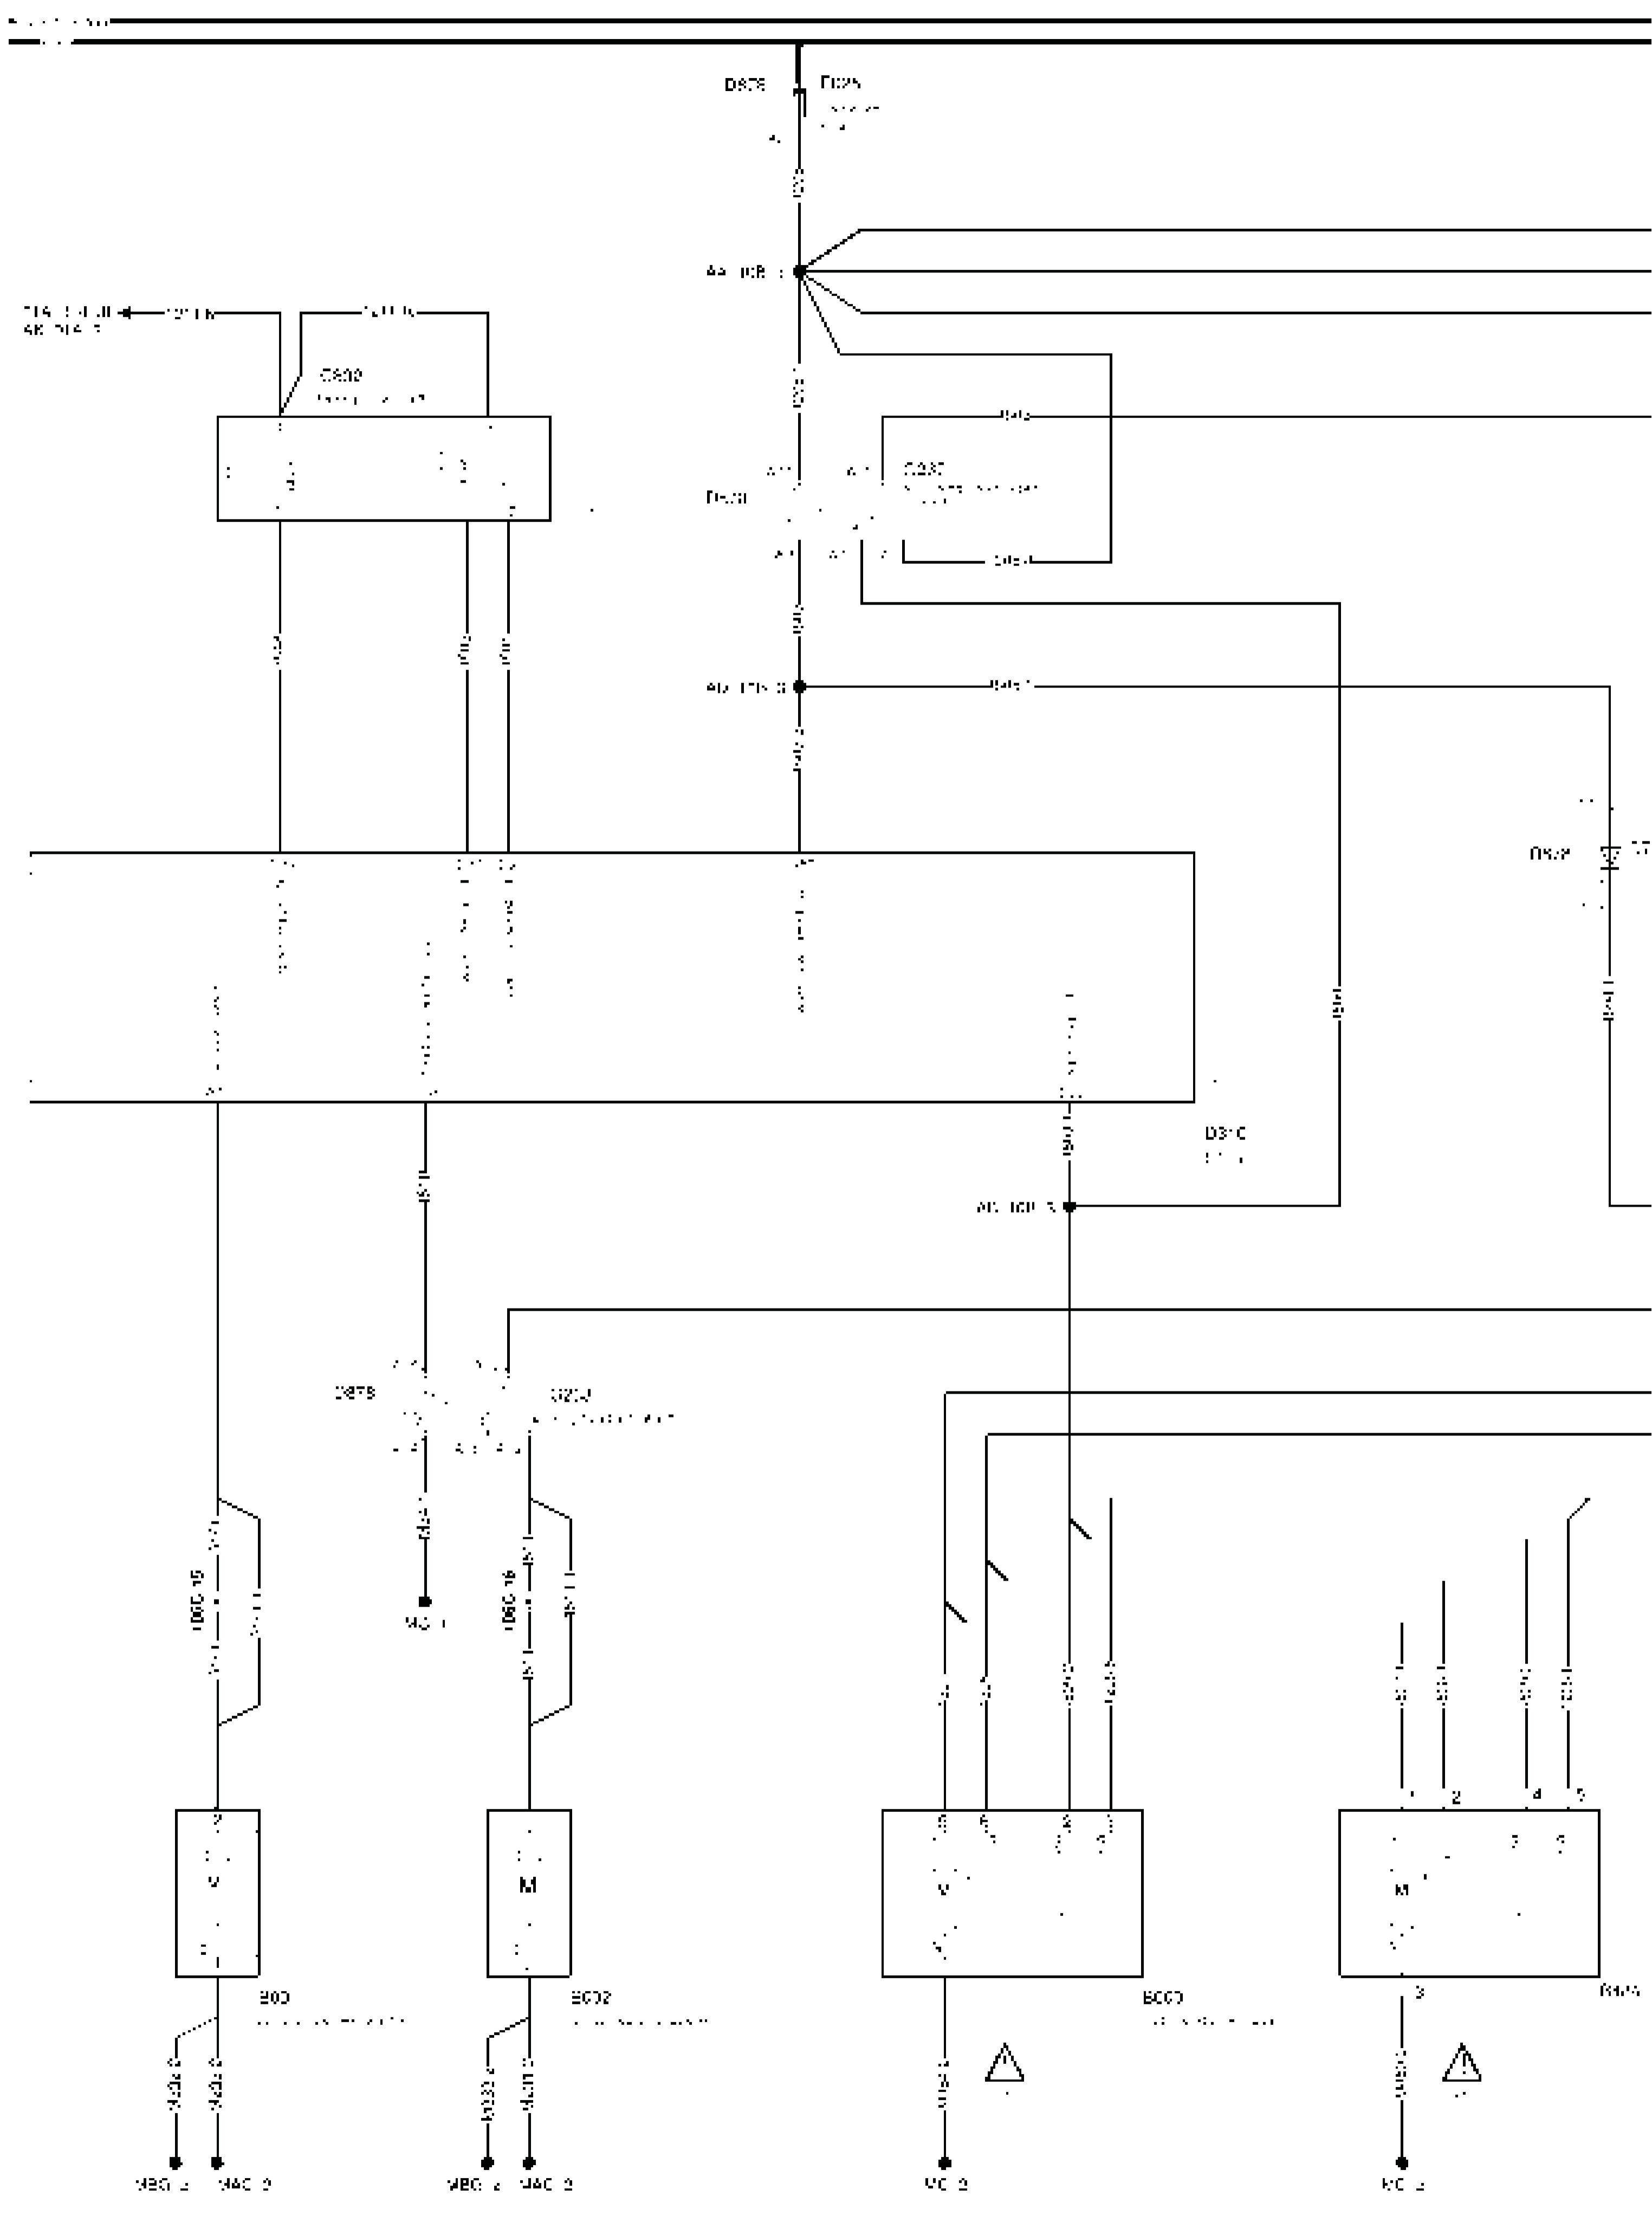

Zink
 Check valve system
 SC 2
 at
DAE
 12/18/11
 11B 2

Zink
 Check cable system
 SC 2
 at 1.2
DAE
 10-10-10
 THE E

26 x 26
 THE CODE 20
 Single submission
 Ask title
 41 1 2
DAF
 1725312 02
 1A-1

A
B
C
D
E
F
G
H
I
J
K