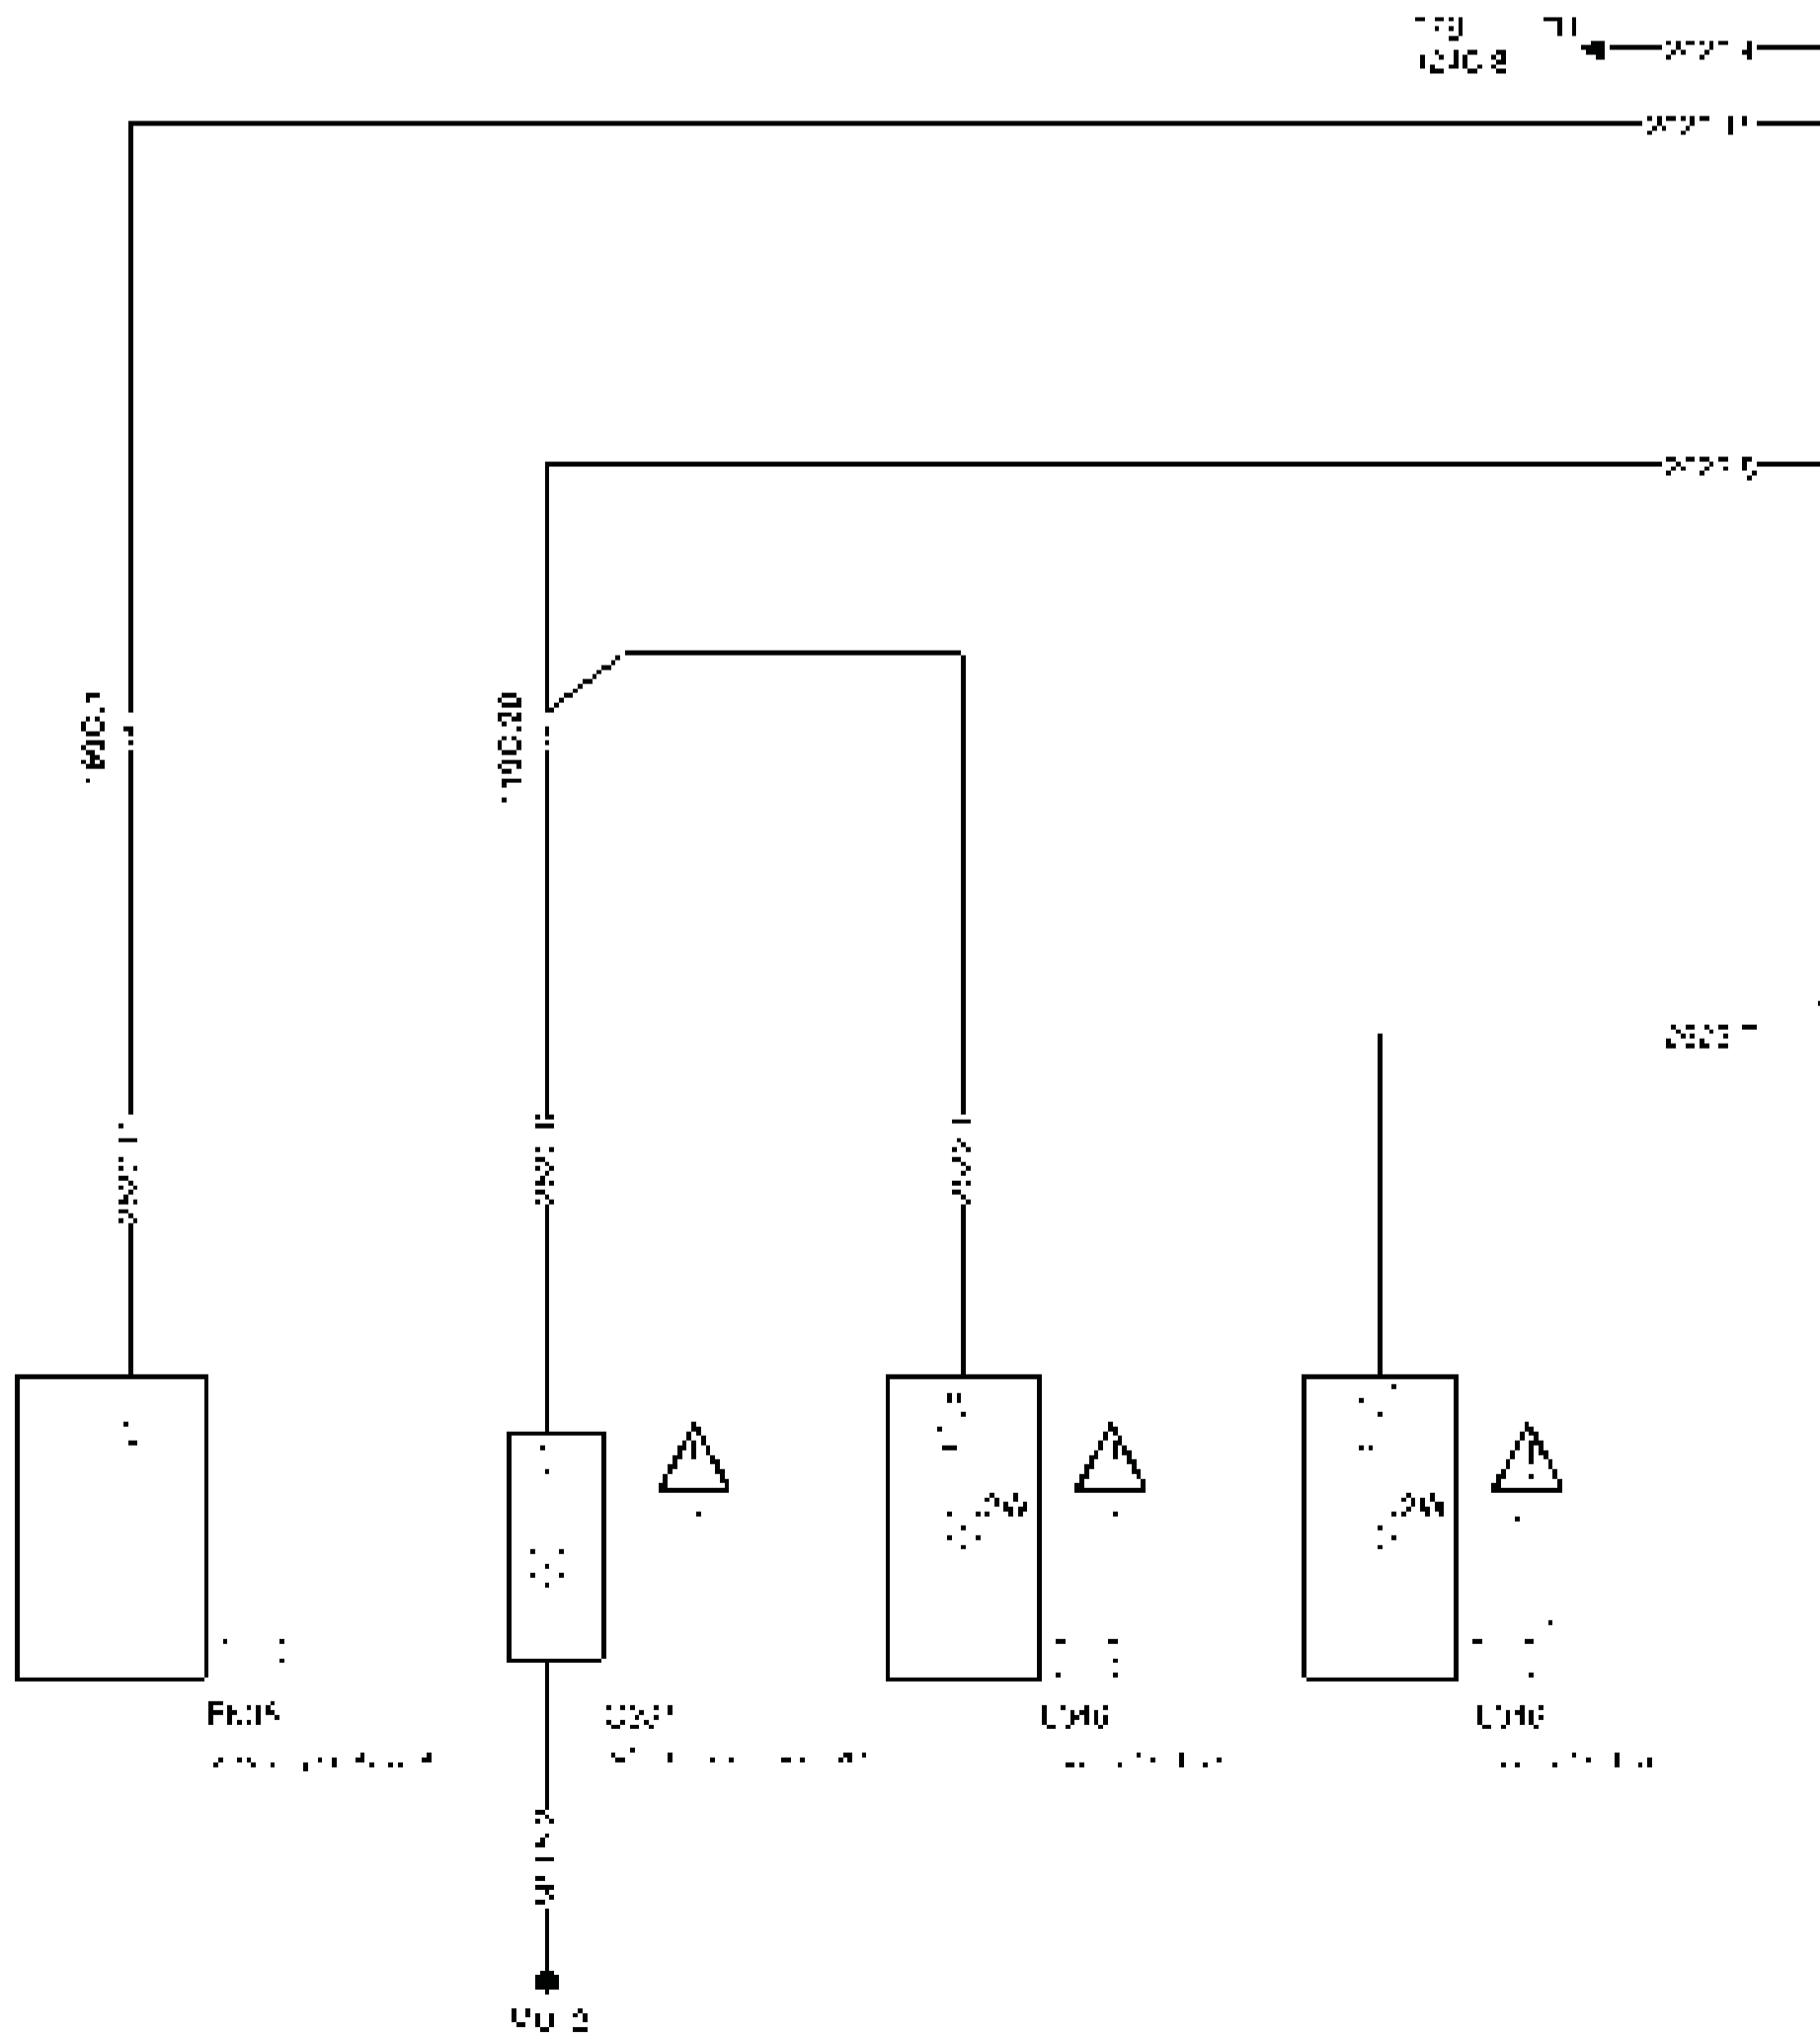

Zink
 Check valve system
 SC 2
 at
DAE
 12/18/11
 11B 2

Zink
 Check cable system
 SC 2
 at 1.2
DAE
 10-10-10
 THE E

26 x 26
 THE CODE 20
 Single submission
 Ask title
 41 1 2
DAF
 1725312 02
 1A-1

A
B
C
D
E
F
G
H
I
J
K