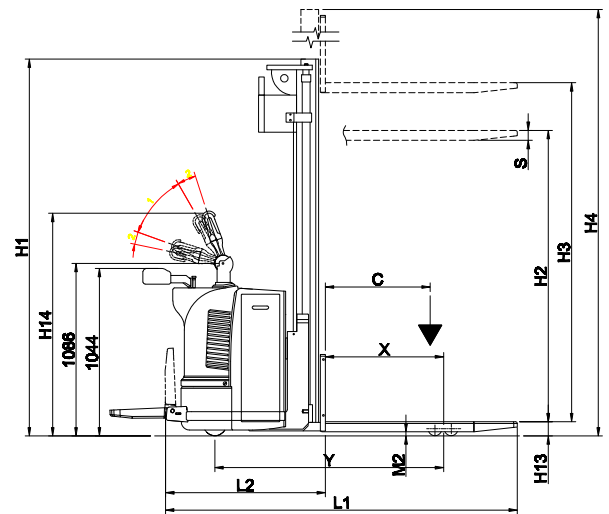

Battery Operated Stacker

CTX 16 - AC Version

TECHNICAL SPECIFICATIONS

CHARACTERISTICS		
Manufacturer model designation		CTX 16
Power unit		Electric
Operator type		Stand on
Load capacity	kg	1600
Load center distance	c (mm)	600
Wheelbase	y (mm)	1347
Truck weight (with battery)	kg	971
BASIC DIMENSIONS		
Wheel type		Polyurethane
Width across forks	b5 (mm)	580
Overall width	b1 (mm)	860
Maximum lift height	h3 (mm)	5400
Residual capacity at Max lift height	kg	600
Battery capacity	V/ Ah	24/ 315

KEY FEATURES

- **Higher stability :** Four support point configuration, with fixed type traction unit and one anti-roll wheel which, together, provide higher stability and residual capacities
- **Safety :** Side gates provided as standard for operator safety
- **Battery Roll-Out Feature :** For easy removal and placement of battery on the pallet truck, which also enables longer hours of operation
- **Compactness :** Easier to maneuver in narrower aisles

GENERAL ARRANGEMENT

VOLTAS

KION India Pvt. Ltd.

Plant & HO : 5/4 Chandan Nagar, Pune - Nagar Road,
Pune - 411 014, Maharashtra

Visit Us at : www.voltas-mh.com

For Enquiries

e-mail : in.enquiries@kiongroup.com

Contact us : 020 - 6732194 / 188 / 190 / 193

BRANCHES

Ahmedabad 9925013566 • Bangalore 9731017401 • Bhubaneswar 9090963883 • Chandigarh 9878677873
Chennai 8680067711/8680067712 • Cochin 9747357888 • Coimbatore 9747397666/9747357888 • Delhi 7840010261
Hyderabad 9010150999 • Indore 7770862223 • Jaipur 9352573157 • Jamshedpur 9031098801 • Kolkata 9088026730
Lucknow 9889033532 • Madurai 9840234189/8680067712 • Mumbai 7774027853/7774027851 • Nagpur 7774027836
Pune 7774027840 • Rudrapur 8057405111 • Surat 7624005557 • Vizag 9951066618

DEALERS

Agartala 9435993430 • Ahmedabad 8347009991 • Ankleshwar 8347000648 • Aurangabad 9657722566
Bangalore 9449857458 • Baroda 8347009993 • Bhopal 9826052942 • Bhubaneswar 9238310721 • Chakan 9604503624
Chandigarh 9463998214 • Chennai 9940052996 • Cochin 8129400987 • Coimbatore 9842315181
Delhi 9899684448/9711206090 • Durgapur 9830194044 • Erode 9842015187 • Gandhidham 8347009982
Goa 9423312625/9850471387 • Guwahati 9435993430 • Haldia 9830194044 • Hosur 9629302584 • Hubli 9482233151
Hyderabad 9032047822 • Indore 9826052942 • Itanagar 9435993430 • Jabalpur 9826052942 • Jaipur 9414159451
Jaipur 9090963883 • Jamshedpur 9798426330 • Jharsuguda 9090963883 • Jodhpur 9414159451 • Jorhat 9435993430
Kolhapur 9922996273 • Kolkata 9830194044 • Kota 9414189976 • Lucknow 9415005471 • Ludhiana 9463998214
Madurai 9750955044 • Mangalore 9482233151 • Mumbai 9324267044 • Mysore 9449857458 • Nagpur 9552470007
Nasik 8600921789 • Nellore 9959194936 • Palghat 8129192277 • Pantnagar 8057405111 • Patna 9031464206
Pondicherry 9787735921 • Pune 9922996269 • Raipur 8236835202 • Rajkot 8347000647 • Ranipet 9787735921
Roorkee 9219000900 • Salem 9715415181 • Shillong 9435993430 • Siliguri 9830194044 • Surat 9909981641
Taloja 8888996333 • Tirunelvali 9750955044 • Trichy 9750955044 • Trivandrum 9995801271 • Udaipur 9414159451
Vapi 9978901772 • Varanasi 9415005471 • Vijaywada 9966112330 • Vizag 9885011142