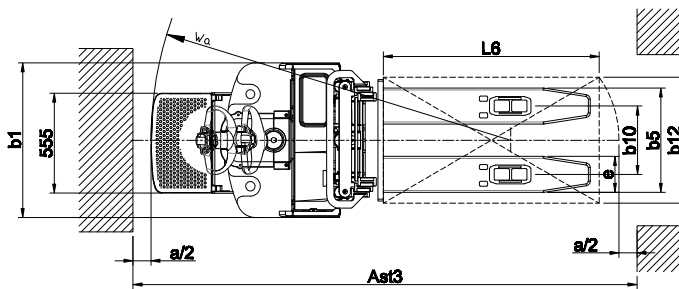

Battery Operated Stacker

CTX 16 - AC Version

TECHNICAL SPECIFICATIONS

CHARACTERISTICS		
Manufacturer model designation		CTX 16
Power unit		Electric
Operator type		Stand on
Load capacity	kg	1600
Load center distance	c (mm)	600
Wheelbase	y (mm)	1347
Truck weight (with battery)	kg	971
BASIC DIMENSIONS		
Wheel type		Polyurethane
Width across forks	b5 (mm)	580
Overall width	b1 (mm)	860
Maximum lift height	h3 (mm)	5400
Residual capacity at Max lift height	kg	600
Battery capacity	V/ Ah	24/ 315

KEY FEATURES

- **Higher stability :** Four support point configuration, with fixed type traction unit and one anti-roll wheel which, together, provide higher stability and residual capacities
- **Safety :** Side gates provided as standard for operator safety
- **Battery Roll-Out Feature :** For easy removal and placement of battery on the pallet truck, which also enables longer hours of operation
- **Compactness :** Easier to maneuver in narrower aisles

GENERAL ARRANGEMENT

VOLTAS

KION India Pvt. Ltd.

Plant & HO : 5/4 Chandan Nagar, Pune - Nagar Road,
Pune - 411 014, Maharashtra

Visit Us at : www.voltas-mh.com

For Enquiries

e-mail : in.enquiries@kiongroup.com

Contact us : 020 - 6732194 / 188 / 190 / 193

BRANCHES

Ahmedabad 9925013566 • Bangalore 9731017401 • Bhubaneswar 9090963883 • Chandigarh 9878677873
Chennai 8680067711/8680067712 • Cochin 9747357888 • Coimbatore 9747397666/9747357888 • Delhi 7840010261
Hyderabad 9010150999 • Indore 7770862223 • Jaipur 9352573157 • Jamshedpur 9031098801 • Kolkata 9088026730
Lucknow 9889033532 • Madurai 9840234189/8680067712 • Mumbai 7774027853/7774027851 • Nagpur 7774027836
Pune 7774027840 • Rudrapur 8057405111 • Surat 7624005557 • Vizag 9951066618

DEALERS

Agartala 9435993430 • Ahmedabad 8347009991 • Ankleshwar 8347000648 • Aurangabad 9657722566
Bangalore 9449857458 • Baroda 8347009993 • Bhopal 9826052942 • Bhubaneswar 9238310721 • Chakan 9604503624
Chandigarh 9463998214 • Chennai 9940052996 • Cochin 8129400987 • Coimbatore 9842315181
Delhi 9899684448/9711206090 • Durgapur 9830194044 • Erode 9842015187 • Gandhidham 8347009982
Goa 9423312625/9850471387 • Guwahati 9435993430 • Haldia 9830194044 • Hosur 9629302584 • Hubli 9482233151
Hyderabad 9032047822 • Indore 9826052942 • Itanagar 9435993430 • Jabalpur 9826052942 • Jaipur 9414159451
Jaipur 9090963883 • Jamshedpur 9798426330 • Jharsuguda 9090963883 • Jodhpur 9414159451 • Jorhat 9435993430
Kolhapur 9922996273 • Kolkata 9830194044 • Kota 9414189976 • Lucknow 9415005471 • Ludhiana 9463998214
Madurai 9750955044 • Mangalore 9482233151 • Mumbai 9324267044 • Mysore 9449857458 • Nagpur 9552470007
Nasik 8600921789 • Nellore 9959194936 • Palghat 8129192277 • Pantnagar 8057405111 • Patna 9031464206
Pondicherry 9787735921 • Pune 9922996269 • Raipur 8236835202 • Rajkot 8347000647 • Ranipet 9787735921
Roorkee 9219000900 • Salem 9715415181 • Shillong 9435993430 • Siliguri 9830194044 • Surat 9909981641
Taloja 8888996333 • Tirunelvali 9750955044 • Trichy 9750955044 • Trivandrum 9995801271 • Udaipur 9414159451
Vapi 9978901772 • Varanasi 9415005471 • Vijaywada 9966112330 • Vizag 9885011142